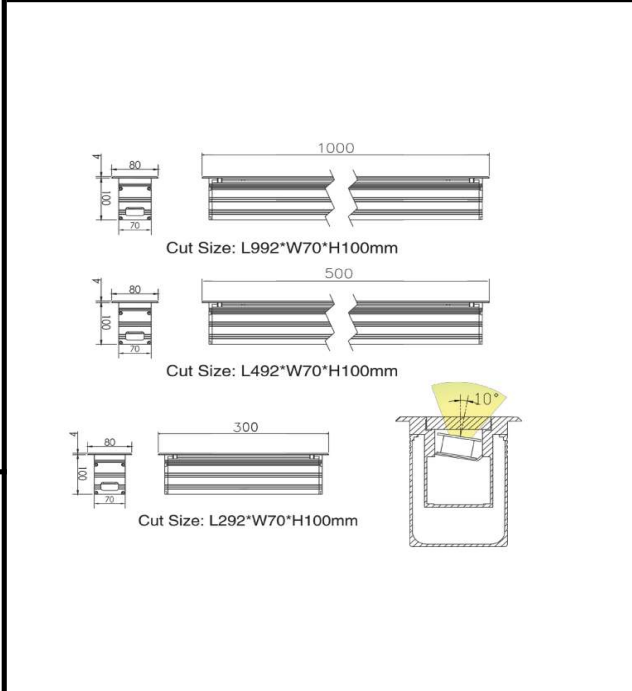

Sovitron Interior Pvt.Ltd.

Model Name	UNITY-2306 / DL-OSL-2306A-24
Description	linear Inground light

Technical description	Image
-----------------------	-------

Dimension	L=1000mm Cutout W=70mm With trim W=80mm H=100mm
Frame	Aluminum
Color Tempertaure	4000K
Power	28W
Total Luminous Flux	1820 lm
Efficacy	65 lm/W
IP rating	67
Color Rendering	≥80
Mounting	Buried
Beam angle	5, 12.5, 20, 30, 45, 60, 15X30, 10X60 Degree
Optics	Tempered glass
Dimming	NON-Dimmable
Operating Voltage	220-240 VAC
Standard Lifetime	L70 minimum at 50,000 burning hours

Remarks:-

Dimension diagram

Address: Plot #7 Saroorpur-Nangla Industrial Area, Ballabgarh-Sohna Road, Faridabad-121005
 Email: info@sovitron.com